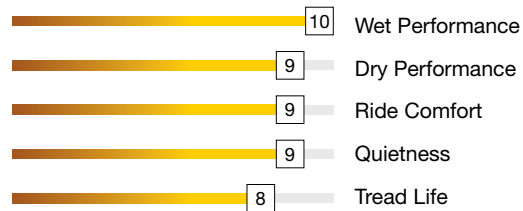

ULTRAMAX HP A/S

Size	LI/SR	L.R.	T.D.	UTQG
32nds				
225/55R16	99W	XL	10	480 AA A
205/45R17	84W SL	XL	10	480 AA A
215/45R17	91W	XL	10	480 AA A
225/45R17	94W	XL	10	480 AA A
235/45R17	97W	XL	10	480 AA A
235/55R17	99W	SL	10	480 AA A
245/40R17	95W	XL	10	480 AA A
245/45R17	99W	XL	10	480 AA A
215/35R18	84W	XL	10	480 AA A
225/40R18	92W	XL	10	480 AA A
225/45R18	95W	XL	10	480 AA A
235/40R18	95W	XL	10	480 AA A
235/45R18	98V	XL	10	480 AA A
235/50R18	101W	XL	10	480 AA A
245/40R18	97W	XL	10	480 AA A
245/45R18	100W	XL	10	480 AA A
235/40R19	96V	XL	10	480 AA A
245/40R19	98W	XL	10	480 AA A
245/45R19	98W	XL	10	480 AA A
245/35R20	95W	XL	10	480 AA A
245/45R20	103W	XL	10	480 AA A
255/35R20	97W	XL	10	480 AA A
275/40R20	106W	XL	10	480 AA A

50,000 Mile Limited Treadwear Warranty
V AND W SPEED RATED , UTQG 480 AA A

The Ultramax HP AS is an ultra-high performance all-season tire engineered for high-speed performance, cornering, and braking. The aggressive tread pattern features 4 high angle grooves to channel water away from the tread face, maximizing traction on wet surfaces. Tapered tread edges provided improved stability, even tread wear, and a quiet comfortable ride. The Ultramax HP AS delivers the perfect balance between ultra-high performance and everyday comfort to give you confidence in all weather conditions.

TIRE FEATURES

- Solid center rib for improved high-speed stability, and reduced road noise.
- Silica compound for superior wet traction and reduced rolling resistance.
- High angle tread grooves enhance water evacuation and improve wet handling and hydroplane resistance.
- Taper tread edges promote even uniform contact pressure for increased stability, even wear and a quiet ride.
- 4 wide circumferential grooves enhance water drainage to maximize grip on wet surfaces.